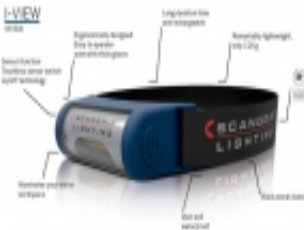

Link to the product: <https://www.tesam.eu/035026-scangrip-i-view-cob-led-p-12227.html>

03.5026 - SCANGRIP I-VIEW COB LED

Number

03.5026

Product description

Uniform, strong light beam

the lamp has a movement sensor that turns it on and off (the function can be turned off)

3W COB LED

400/600 lux@0.5m

125/250 lumens

working time: 5 / 2.5 hours

2 lighting functions: 50% or 100%

charging time - 3 hours

battery - 3.8V / 1600 mAh li-poly

resistance - IP65

weight - 260 g

CRI Ra > 80

CCT 6000K

IK 07

-10 ° to + 40 ° C

105 x 52 x 43 mm