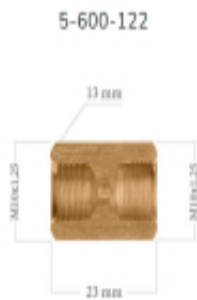

Data current as of: 17-06-2026 05:03

Link to the product: <https://www.tesam.eu/lwp122-connector-m10-x-125-p-5118.html>

LWP122 - Connector M10 x 1.25

Price with TAX	11.38 zł
Price	9.25 zł
Availability	Na zamówienie - 48h
Shipping time	48 hours
Number	5-600-122

Product description

M10 x 1,25