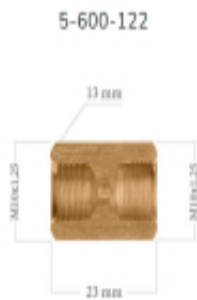

Data current as of: 07-07-2026 07:00

Link to the product: <https://www.tesam.eu/lwp122-connector-m10-x-125-p-5118.html>

LWP122 - Connector M10 x 1.25

Price with TAX	11.38 zł
Price	9.25 zł
Availability	Na zamówienie - 48h
Shipping time	48 hours
Number	5-600-122

Product description

M10 x 1,25