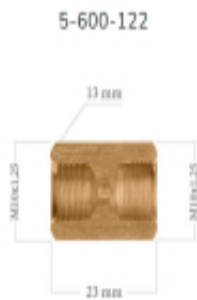

Data current as of: 17-04-2026 23:31

Link to the product: <https://www.tesam.eu/lwp122-connector-m10-x-125-p-5118.html>

LWP122 - Connector M10 x 1.25

Price with TAX	11.38 zł
Price	9.25 zł
Availability	Na zamówienie - 48h
Shipping time	48 hours
Number	5-600-122

Product description

M10 x 1,25