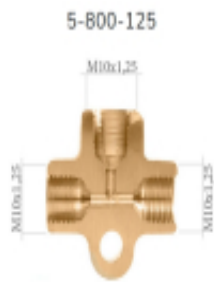

Data current as of: 14-04-2026 16:51

Link to the product: <https://www.tesam.eu/lwp125-adapter-m10x125-p-5126.html>

## LWP125 - Adapter M10x1.25

Price with TAX	<b>10.18 zł</b>
Price	<b>8.28 zł</b>
Availability	<b>Na zamówienie - 48h</b>
Shipping time	<b>48 hours</b>
Number	<b>5-800-125</b>