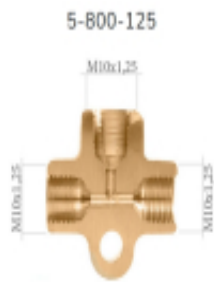

Data current as of: 14-06-2026 00:37

Link to the product: <https://www.tesam.eu/lwp125-adapter-m10x125-p-5126.html>

LWP125 - Adapter M10x1.25

Price with TAX	10.18 zł
Price	8.28 zł
Availability	Na zamówienie - 48h
Shipping time	48 hours
Number	5-800-125

Product description