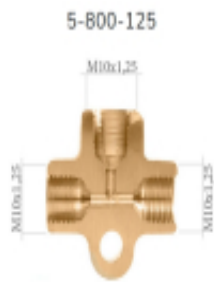

Data current as of: 04-07-2026 04:12

Link to the product: <https://www.tesam.eu/lwp125-adapter-m10x125-p-5126.html>

LWP125 - Adapter M10x1.25

Price with TAX	10.18 zł
Price	8.28 zł
Availability	Na zamówienie - 48h
Shipping time	48 hours
Number	5-800-125

Product description