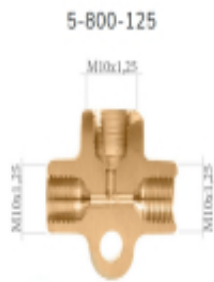

Data current as of: 01-01-2026 19:31

Link to the product: <https://www.tesam.eu/lwp125-adapter-m10x125-p-5126.html>

## LWP125 - Adapter M10x1.25

Price with TAX	<b>10.18 zł</b>
Price	<b>8.28 zł</b>
Availability	<b>Na zamówienie - 48h</b>
Shipping time	<b>48 hours</b>
Number	<b>5-800-125</b>