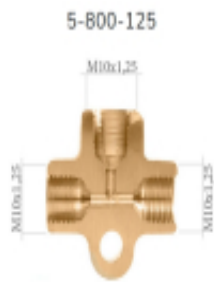

Data current as of: 04-07-2026 05:14

Link to the product: <https://www.tesam.eu/lwp125-adapter-m10x125-p-5126.html>

LWP125 - Adapter M10x1.25

Price with TAX	10.18 zł
Price	8.28 zł
Availability	Na zamówienie - 48h
Shipping time	48 hours
Number	5-800-125

Product description