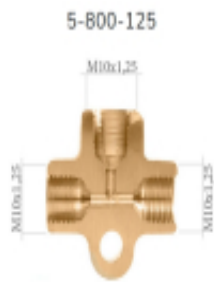

Data current as of: 14-06-2026 01:20

Link to the product: <https://www.tesam.eu/lwp125-adapter-m10x125-p-5126.html>

LWP125 - Adapter M10x1.25

Price with TAX	10.18 zł
Price	8.28 zł
Availability	Na zamówienie - 48h
Shipping time	48 hours
Number	5-800-125

Product description