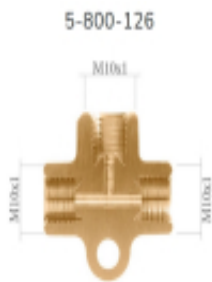

Data current as of: 03-07-2026 23:52

Link to the product: <https://www.tesam.eu/lwp126-lens-adapter-m10x1-p-5128.html>

LWP126 - Lens Adapter M10x1

Price with TAX	10.18 zł
Price	8.28 zł
Availability	Na zamówienie - 48h
Shipping time	48 hours
Number	5-600-126

Product description