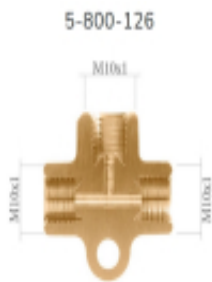

Data current as of: 13-06-2026 21:34

Link to the product: <https://www.tesam.eu/lwp126-lens-adapter-m10x1-p-5128.html>

LWP126 - Lens Adapter M10x1

| | |
|----------------|----------------------------|
| Price with TAX | 10.18 zł |
| Price | 8.28 zł |
| Availability | Na zamówienie - 48h |
| Shipping time | 48 hours |
| Number | 5-600-126 |

Product description