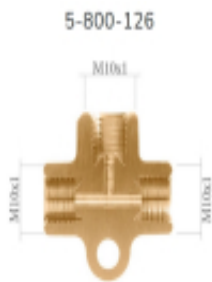

Data current as of: 13-06-2025 02:41

Link to the product: <https://www.tesam.eu/lwp126-lens-adapter-m10x1-p-5128.html>

LWP126 - Lens Adapter M10x1

Price with TAX	10.18 zł
Price	8.28 zł
Availability	Na zamówienie - 48h
Shipping time	48 hours
Number	5-600-126

Product description