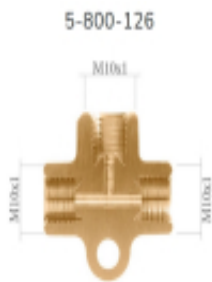

Data current as of: 13-06-2026 22:46

Link to the product: <https://www.tesam.eu/lwp126-lens-adapter-m10x1-p-5128.html>

LWP126 - Lens Adapter M10x1

Price with TAX	10.18 zł
Price	8.28 zł
Availability	Na zamówienie - 48h
Shipping time	48 hours
Number	5-600-126

Product description