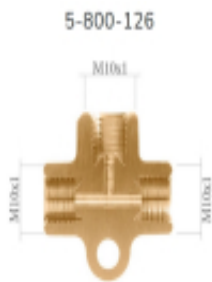

Data current as of: 14-04-2026 16:50

Link to the product: <https://www.tesam.eu/lwp126-lens-adapter-m10x1-p-5128.html>

LWP126 - Lens Adapter M10x1

Price with TAX	10.18 zł
Price	8.28 zł
Availability	Na zamówienie - 48h
Shipping time	48 hours
Number	5-600-126

Product description