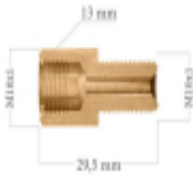

Link to the product: <https://www.tesam.eu/lwp135-connector-m10-x-1-p-5150.html>

5-600-135

## LWP135 - Connector M10 x 1

|                |                            |
|----------------|----------------------------|
| Price with TAX | <b>9.69 zł</b>             |
| Price          | <b>7.88 zł</b>             |
| Availability   | <b>Na zamówienie - 48h</b> |
| Shipping time  | <b>48 hours</b>            |
| Number         | <b>5-600-135</b>           |