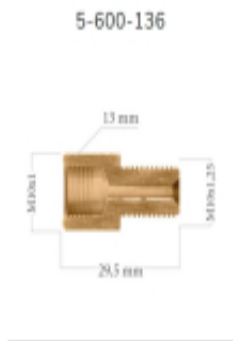

Link to the product: <https://www.tesam.eu/lwp136-reduction-connector-m10-x-1-m10-x-1-25-p-5153.html>

LWP136 - Reduction Connector M10 x 1 - M10 x 1,25

Price with TAX	11.38 zł
Price	9.25 zł
Availability	Na zamówienie - 48h
Shipping time	48 hours
Number	5-600-136

Product description

M10 x 1 - M10 x 1.25