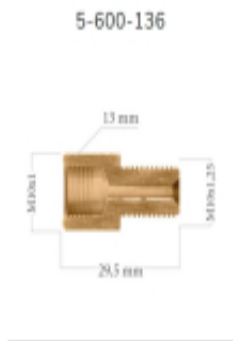

Link to the product: <https://www.tesam.eu/lwp136-reduction-connector-m10-x-1-m10-x-1-25-p-5153.html>

LWP136 - Reduction Connector M10 x 1 - M10 x 1,25

| | |
|----------------|----------------------------|
| Price with TAX | 11.38 zł |
| Price | 9.25 zł |
| Availability | Na zamówienie - 48h |
| Shipping time | 48 hours |
| Number | 5-600-136 |

Product description

M10 x 1 - M10 x 1.25