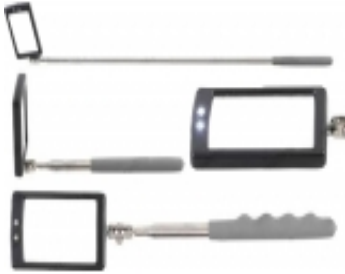

Data current as of: 17-04-2026 12:27

Link to the product:

<https://www.tesam.eu/m399302-b99302-retractable-diagnostic-mirror-41x64-mm-with-backlight-p-12982.html>

M399302 = B.99302 - Retractable diagnostic mirror, 41x64 mm, with backlight

Price with TAX	43.67 zł
Price	35.50 zł
Availability	Na zamówienie - 48h
Shipping time	48 hours
Number	B.99302
EAN code	4048769045180

Product description

- Non-slip handle,
- The mirror turned on the wrist,
- Adjustable arm length 290 - 876 mm,
- Mirror size: 41 x 64 mm,
- Backlight with 2 LEDs.