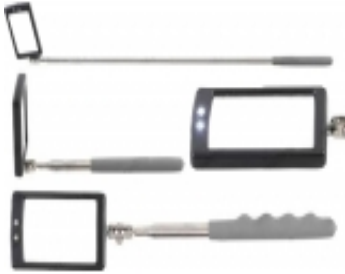

Data current as of: 07-07-2026 07:02

Link to the product:

<https://www.tesam.eu/m399302-b99302-retractable-diagnostic-mirror-41x64-mm-with-backlight-p-12982.html>

## M399302 = B.99302 - Retractable diagnostic mirror, 41x64 mm, with backlight

Price with TAX	<b>43.67 zł</b>
Price	<b>35.50 zł</b>
Availability	<b>Na zamówienie - 48h</b>
Shipping time	<b>48 hours</b>
Number	<b>B.99302</b>
EAN code	<b>4048769045180</b>

### Product description

- Non-slip handle,
- The mirror turned on the wrist,
- Adjustable arm length 290 - 876 mm,
- Mirror size: 41 x 64 mm,
- Backlight with 2 LEDs.