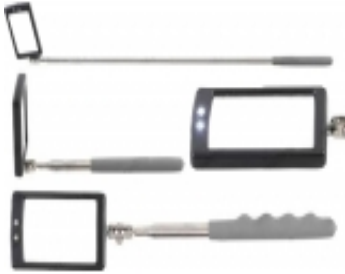

Data current as of: 17-06-2026 05:03

Link to the product:

<https://www.tesam.eu/m399302-b99302-retractable-diagnostic-mirror-41x64-mm-with-backlight-p-12982.html>

M399302 = B.99302 - Retractable diagnostic mirror, 41x64 mm, with backlight

Price with TAX	43.67 zł
Price	35.50 zł
Availability	Na zamówienie - 48h
Shipping time	48 hours
Number	B.99302
EAN code	4048769045180

Product description

- Non-slip handle,
- The mirror turned on the wrist,
- Adjustable arm length 290 - 876 mm,
- Mirror size: 41 x 64 mm,
- Backlight with 2 LEDs.