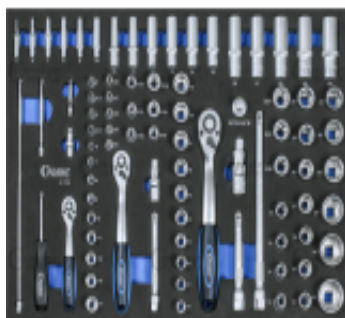

Link to the product: <https://www.tesam.eu/wc7100-trolley-insert-attachments-and-accessories-85-elements-p-13549.html>

### Product description

- 3/3 filling of the 560 mm wide tool trolley drawer,
- Oil and waterproof foam,
- Dimensions: 36 x 560 x 395 mm,

- 85 pcs.
- 1/4" + 3/8" + 1/2"
- hex sockets,
- Tools made of chrome vanadium steel

Included:

1/4":

- 6 long hex sockets: 5, 6, 7, 8, 9, 10 mm
- 13 hex sockets: 4.5, 5, 5.5, 6, 7, 8, 9, 10, 11, 12, 13, 14 mm
- 5 Torx E sockets: E4, E5, E6, E7, E8
- 3 extensions: 50, 100, 300mm
- ratchet 72 teeth
- joint
- knob

1/2":

- 5 Super-Lock long sockets: 16, 17, 18, 19, 22 mm
- 17 Super-Lock sockets: 10, 11, 12, 13, 14, 15, 16, 17, 18, 19, 20, 21, 22, 24, 17, 30, 32 mm
- 3 Torx E sockets: E20, E22, E24
- 2 extensions: 125, 250 mm
- ratchet 72 teeth
- joint
- knob.