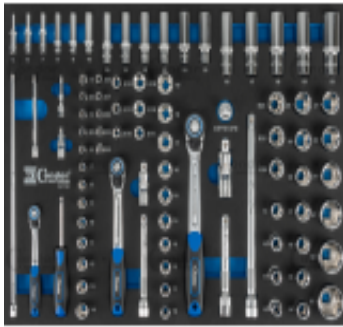

Link to the product: <https://www.tesam.eu/wc7104-trolley-insert-attachments-and-accessories-85-elements-p-13548.html>

## WC.7104 - Trolley insert - attachments and accessories - 85 elements

Price with TAX	<b>1 217.70 zł</b>
Price	<b>990.00 zł</b>
Availability	<b>Na zamówienie - 48h</b>
Shipping time	<b>48 hours</b>
Number	<b>WC.7104</b>
EAN code	<b>4037374071042</b>

### Product description

- 3/3 filling of the 560 mm wide tool trolley drawer,
- Oil and waterproof foam,
- Dimensions: 36 x 560 x 395 mm,

- Sockets and accessories 1/4", 3/8", 1/2", CrV,
- Chrome vanadium steel,
- 85 items

#### Included:

- rattles,
- adapters,
- joints,
- screwdriver knob,
- socket adapter,
- 6 extensions of different lengths,
- Super-Lock sockets: 4, 4.5, 5, 5.5, 6, 7, 8, 9, 10, 11, 12, 13, 14, 15, 16, 17, 18, 19, 20, 21, 22, 24, 17, 30, 32mm,
- Super-Lock long sockets: 5, 6, 7, 8, 9, 10, 11, 12, 13, 14, 16, 17, 18, 19, 22 mm,
- Torx sockets: E4, E5, E6, E7, E8, E10, E11, E12, E14, E16, E18, E20, E22, E24.