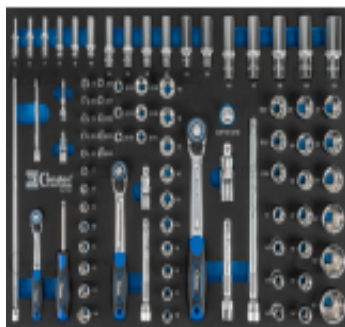

Link to the product: <https://www.tesam.eu/wc7104-trolley-insert-attachments-and-accessories-85-elements-p-13548.html>

## WC.7104 - Trolley insert - attachments and accessories - 85 elements

Price with TAX	<b>1 217.70 zł</b>
Price	<b>990.00 zł</b>
Availability	<b>Na zamówienie - 48h</b>
Shipping time	<b>48 hours</b>
Number	<b>WC.7104</b>
EAN code	<b>4037374071042</b>

### Product description

- 3/3 filling of the 560 mm wide tool trolley drawer,
- Oil and waterproof foam,
- Dimensions: 36 x 560 x 395 mm,

- Sockets and accessories 1/4", 3/8", 1/2", CrV,
- Chrome vanadium steel,
- 85 items

#### Included:

- rattles,
- adapters,
- joints,
- screwdriver knob,
- socket adapter,
- 6 extensions of different lengths,
- Super-Lock sockets: 4, 4.5, 5, 5.5, 6, 7, 8, 9, 10, 11, 12, 13, 14, 15, 16, 17, 18, 19, 20, 21, 22, 24, 17, 30, 32mm,
- Super-Lock long sockets: 5, 6, 7, 8, 9, 10, 11, 12, 13, 14, 16, 17, 18, 19, 22 mm,
- Torx sockets: E4, E5, E6, E7, E8, E10, E11, E12, E14, E16, E18, E20, E22, E24.