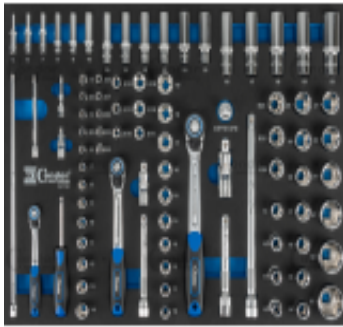

Link to the product: <https://www.tesam.eu/wc7104-trolley-insert-attachments-and-accessories-85-elements-p-13548.html>

WC.7104 - Trolley insert - attachments and accessories - 85 elements

Price with TAX	1 217.70 zł
Price	990.00 zł
Availability	Na zamówienie - 48h
Shipping time	48 hours
Number	WC.7104
EAN code	4037374071042

Product description

- 3/3 filling of the 560 mm wide tool trolley drawer,
- Oil and waterproof foam,
- Dimensions: 36 x 560 x 395 mm,
- Sockets and accessories 1/4", 3/8", 1/2", CrV,
- Chrome vanadium steel,
- 85 items

Included:

- rattles,
- adapters,
- joints,
- screwdriver knob,
- socket adapter,
- 6 extensions of different lengths,
- Super-Lock sockets: 4, 4.5, 5, 5.5, 6, 7, 8, 9, 10, 11, 12, 13, 14, 15, 16, 17, 18, 19, 20, 21, 22, 24, 17, 30, 32mm,
- Super-Lock long sockets: 5, 6, 7, 8, 9, 10, 11, 12, 13, 14, 16, 17, 18, 19, 22 mm,
- Torx sockets: E4, E5, E6, E7, E8, E10, E11, E12, E14, E16, E18, E20, E22, E24.