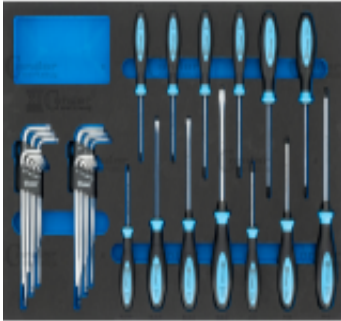

Link to the product: <https://www.tesam.eu/wc7250a-trolley-insert-screwdrivers-31-pieces-p-13544.html>

WC.7250A - Trolley insert - screwdrivers, 31 pieces

| | |
|----------------|----------------------------|
| Price with TAX | 811.80 zł |
| Price | 660.00 zł |
| Availability | Na zamówienie - 48h |
| Shipping time | 48 hours |
| Number | WC.7250A |
| EAN code | 4037374725013 |

Product description

- 3/3 filling of the 560 mm wide tool trolley drawer,
- Oil and waterproof foam,
- Dimensions: 36 x 560 x 395 mm,

- Chrome vanadium steel,
- German production,

Included:

- flat screwdrivers: 3.0, 5.5, 6.5, 8.5 mm,
- Torx screwdrivers: T10, T15, T20, T25, T27, T30,
- Phillips screwdrivers: PH1, PH2, PH3,
- allen keys with ball: 1.5, 2, 2.5, 3, 4, 5, 6, 8, 10 mm,
- Torx keys: T10, T15, T20, T25, T27, T30, T40, T45, T50.