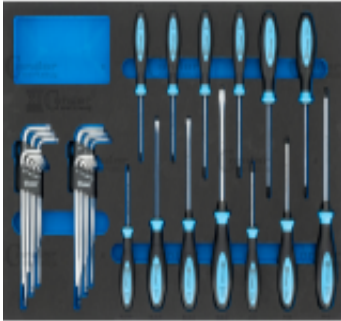

Link to the product: <https://www.tesam.eu/wc7250a-trolley-insert-screwdrivers-31-pieces-p-13544.html>

## WC.7250A - Trolley insert - screwdrivers, 31 pieces

Price with TAX	<b>811.80 zł</b>
Price	<b>660.00 zł</b>
Availability	<b>Na zamówienie - 48h</b>
Shipping time	<b>48 hours</b>
Number	<b>WC.7250A</b>
EAN code	<b>4037374725013</b>

### Product description

- 3/3 filling of the 560 mm wide tool trolley drawer,
- Oil and waterproof foam,
- Dimensions: 36 x 560 x 395 mm,
  
- Chrome vanadium steel,
- German production,

#### Included:

- flat screwdrivers: 3.0, 5.5, 6.5, 8.5 mm,
- Torx screwdrivers: T10, T15, T20, T25, T27, T30,
- Phillips screwdrivers: PH1, PH2, PH3,
- allen keys with ball: 1.5, 2, 2.5, 3, 4, 5, 6, 8, 10 mm,
- Torx keys: T10, T15, T20, T25, T27, T30, T40, T45, T50.